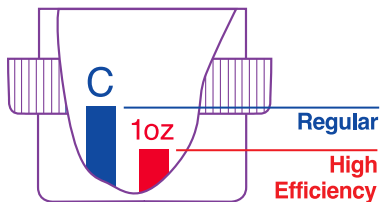

LaundraPet®

Now with ENZYME
Cleaning Power

A premium laundry detergent designed for the environment

Some of the purest ingredients available are used to provide excellent cleaning power, leaving garments soft and smelling fresh. LaundraPet® contains more than 3X the cleaning power of conventional laundry detergents.

Home and Animal Care Facilities

Same veterinarian formulated solution used by pros at Animal Care Facilities for the toughest laundry jobs.

Premium pet friendly detergent cleans, removes odors, and fights stains.

Strong enough for cleaning institutional linens, yet safe and gentle enough for laundering and removing odors from home garments and textiles used in pet care.

CLOTHING BEDDING BLANKETS TOYS

Ingredients

Includes biodegradable surfactants (anionic and nonionic) and biodegradable water softener iminodisuccinic acid sodium salt. CONTAINS NO PHOSPHATE.

CAUTION: MAY IRRITATE EYES. Do not get in eyes. Do not reuse this package for dispensing beverages or other liquids.

KEEP OUT OF REACH OF CHILDREN.

FIRST AID TREATMENT If Swallowed, clean mouth with water. Give a glassful of water and call Poison Control Center or doctor immediately. Never give anything by mouth to an unconscious person. If in eyes, rinse with water for 15 minutes. If irritation persists seek medical assistance.

For color safe bleaching:
add one packet of OxzPet®

Alpha Tech Pet, Inc.

25 Porter Road, Suite 210
Littleton, Massachusetts 01460
800-222-5537