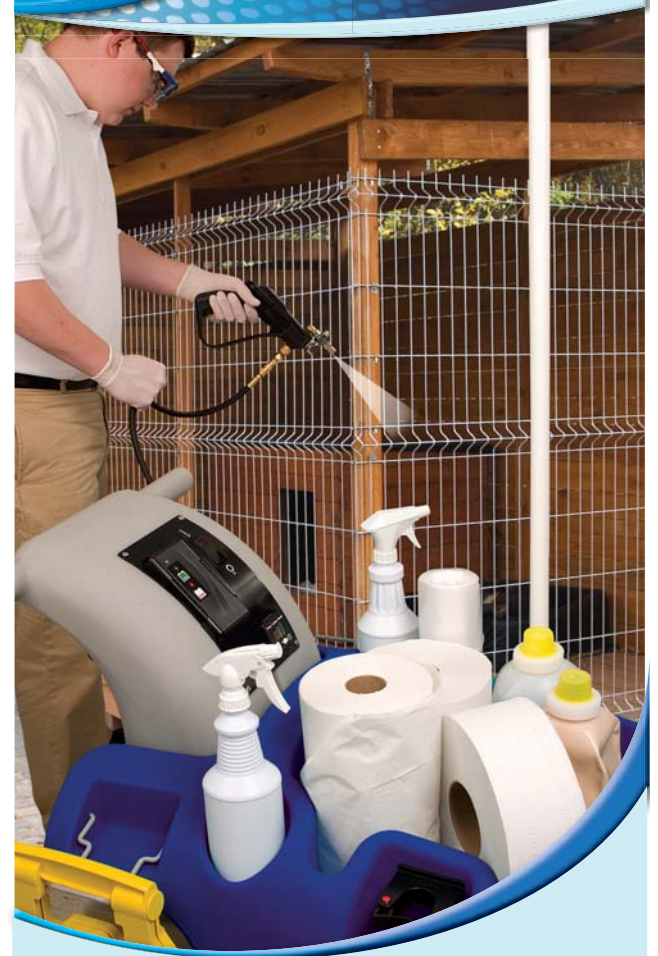

Alpha HydroMAID

Mobil Automated Integrated Diluter